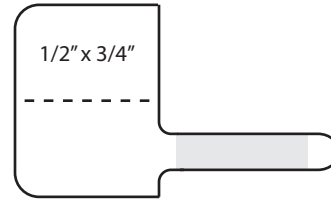

RATTAIL TAGS

RT-105F (.455" x 2-1/32")

RT-112F (3/8" x 2")

RT-103F (1" x 1-11/16")

RT-101F (15/32" x 2-19/32")

RT-109F (15/32" x 3-1/4")

RT-102F (1" x 2-3/16")

RT-114F (11/16" x 3-1/4")

RT-107F (1" x 2")

RT-110F (7/16" x 3-1/2")

RT-113F (5/8" x 4")

RT-108F (1" x 2-1/2")

RT-100F (9/16" x 4-3/8")

RT-106F (9/16" x 4-3/8") 3 Perfs.

RT-115F (1" x 2-25/32")

All sizes above are available with or without adhesive in the shank area.