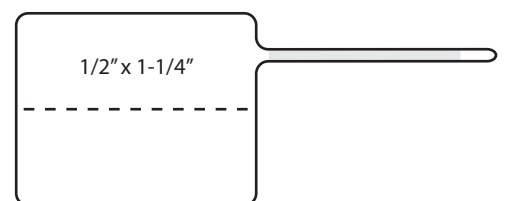

RATTAIL TAGS

RT-105F (.455" x 2-1/32")

RT-112F (3/8" x 2")

RT-103F (1" x 1-11/16")

RT-101F (15/32" x 2-19/32")

RT-109F (15/32" x 3-1/4")

RT-102F (1" x 2-3/16")

RT-114F (11/16" x 3-1/4")

RT-107F (1" x 2")

RT-110F (7/16" x 3-1/2")

RT-113F (5/8" x 4")

RT-108F (1" x 2-1/2")

RT-100F (9/16" x 4-3/8")

RT-106F (9/16" x 4-3/8") 3 Perfs.

RT-115F (1" x 2-25/32")

All sizes above are available with or without adhesive in the shank area.