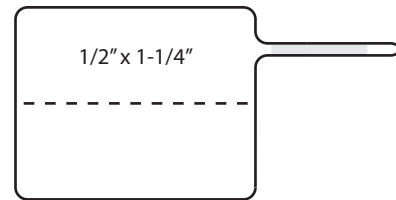

RATTAIL TAGS

RT-105F (.455" x 2-1/32")

RT-112F (3/8" x 2")

RT-103F (1" x 1-11/16")

RT-101F (15/32" x 2-19/32")

RT-109F (15/32" x 3-1/4")

RT-102F (1" x 2-3/16")

RT-114F (11/16" x 3-1/4")

RT-107F (1" x 2")

RT-110F (7/16" x 3-1/2")

RT-113F (5/8" x 4")

RT-108F (1" x 2-1/2")

RT-100F (9/16" x 4-3/8")

RT-106F (9/16" x 4-3/8") 3 Perfs.

RT-115F (1" x 2-25/32")

All sizes above are available with or without adhesive in the shank area.